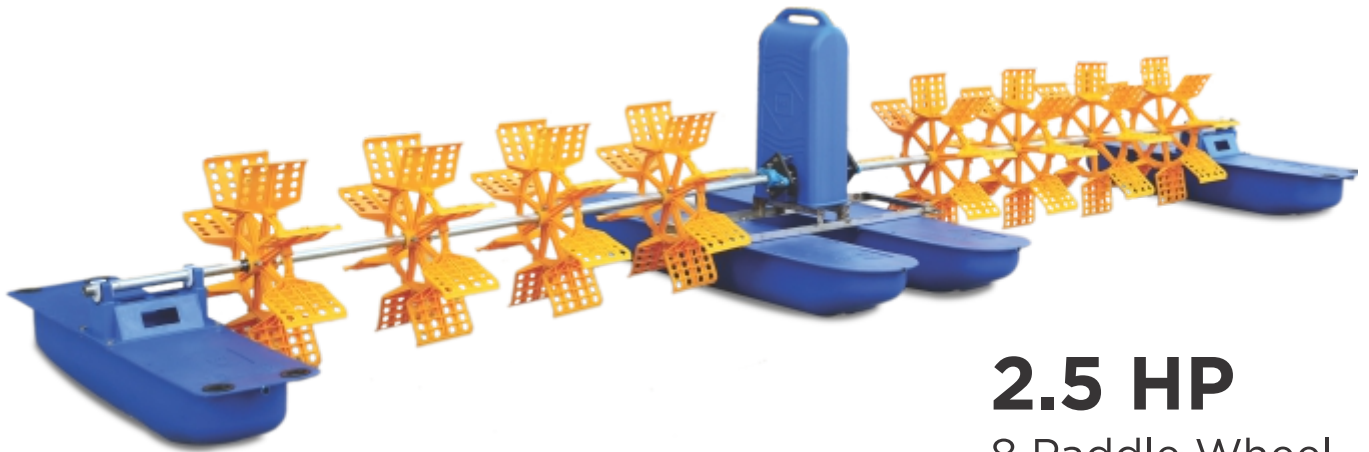

AVAILABLE IN SINGLE PHASE ALSO

POWER SAVING AERATORS

1 HP

4 Paddle Wheel
Aerator (Bevel)

2.5 HP

6 Paddle Wheel
Aerator (Bevel)

VALUE AERATORS

2.5 HP

8 Paddle Wheel
Aerator (Bevel)

3 HP

10 Paddle Wheel
Aerator (Bevel)

AERATORS SPARES

GEAR BOX / REDUCER

MOTOR

Worm Gear (A1)

Worm Gear (A2)