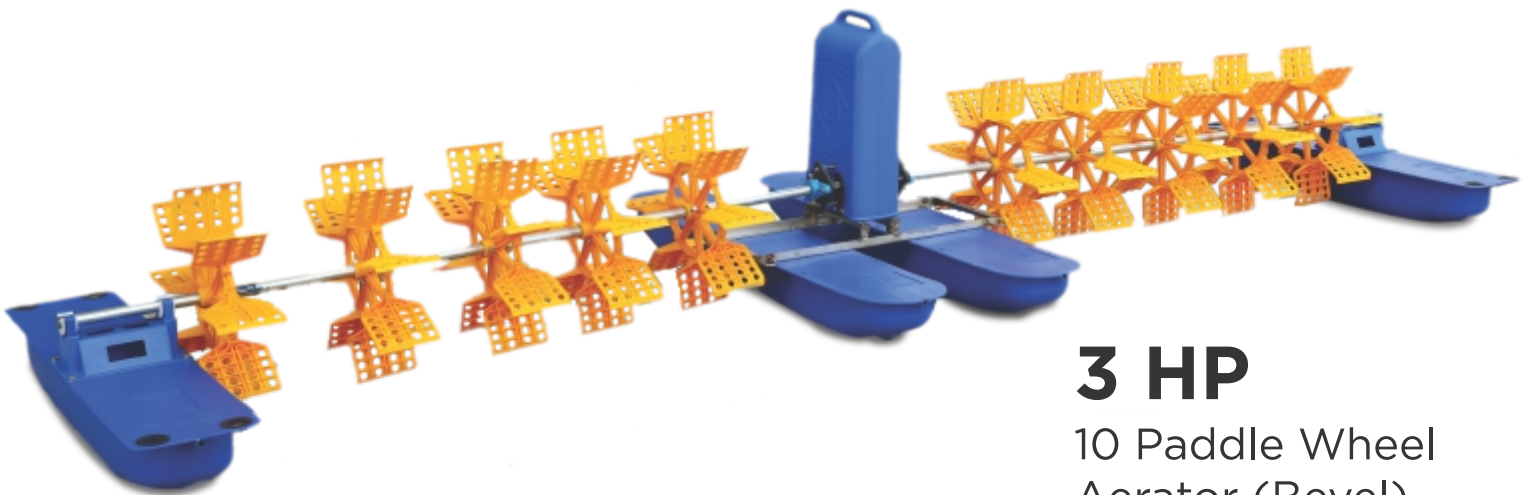

AVAILABLE IN SINGLE PHASE ALSO

POWER SAVING AERATORS

1 HP

4 Paddle Wheel
Aerator (Bevel)

2.5 HP

6 Paddle Wheel
Aerator (Bevel)

VALUE AERATORS

2.5 HP

8 Paddle Wheel
Aerator (Bevel)

3 HP

10 Paddle Wheel
Aerator (Bevel)

AERATORS SPARES

GEAR BOX / REDUCER

MOTOR

Worm Gear (A1)

Worm Gear (A2)