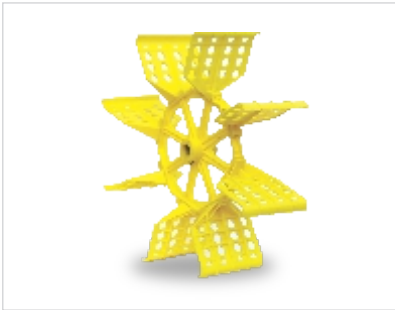

Bearing Stand

Single Mould Impeller
Coming Soon

LONG ARM AERATORS SPARES

Long Arm Aerator Float & Bush Stand

SRR Long Arm Impeller

Light Weight Impeller

Duck Wheel Impeller

Dealers / Manager