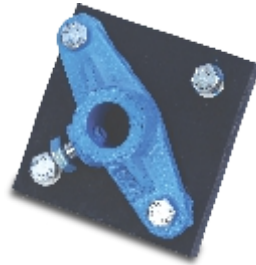

8 Paddle Wheel
Aerator (Bevel)

3 HP

10 Paddle Wheel
Aerator (Bevel)

AERATORS SPARES

GEAR BOX / REDUCER

MOTOR

Worm Gear (A1)

Worm Gear (A2)

Bevel Gear (A3)

1HP / 2HP / 2.5HP / 3HP

HDPE Float

HDPE Motor Cover

PPCP Impeller

Nuts & Bolts

Movable Joint

SS Frames & Rods 304

Bearing Stand

Single Mould Impeller
Coming Soon

LONG ARM AERATORS SPARES

Long Arm Aerator Float & Bush Stand

SRR Long Arm Impeller

Light Weight Impeller

Duck Wheel Impeller

Dealers / Manager