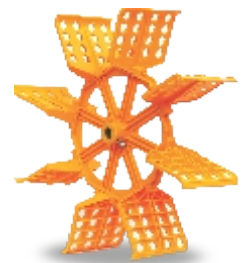

Bevel Gear (A3)

1HP / 2HP / 2.5HP / 3HP

HDPE Float

HDPE Motor Cover

PPCP Impeller

Nuts & Bolts

Movable Joint

SS Frames & Rods 304

Bearing Stand

Single Mould Impeller
Coming Soon

LONG ARM AERATORS SPARES

Long Arm Aerator Float & Bush Stand

SRR Long Arm Impeller

Light Weight Impeller

Duck Wheel Impeller

Dealers / Manager